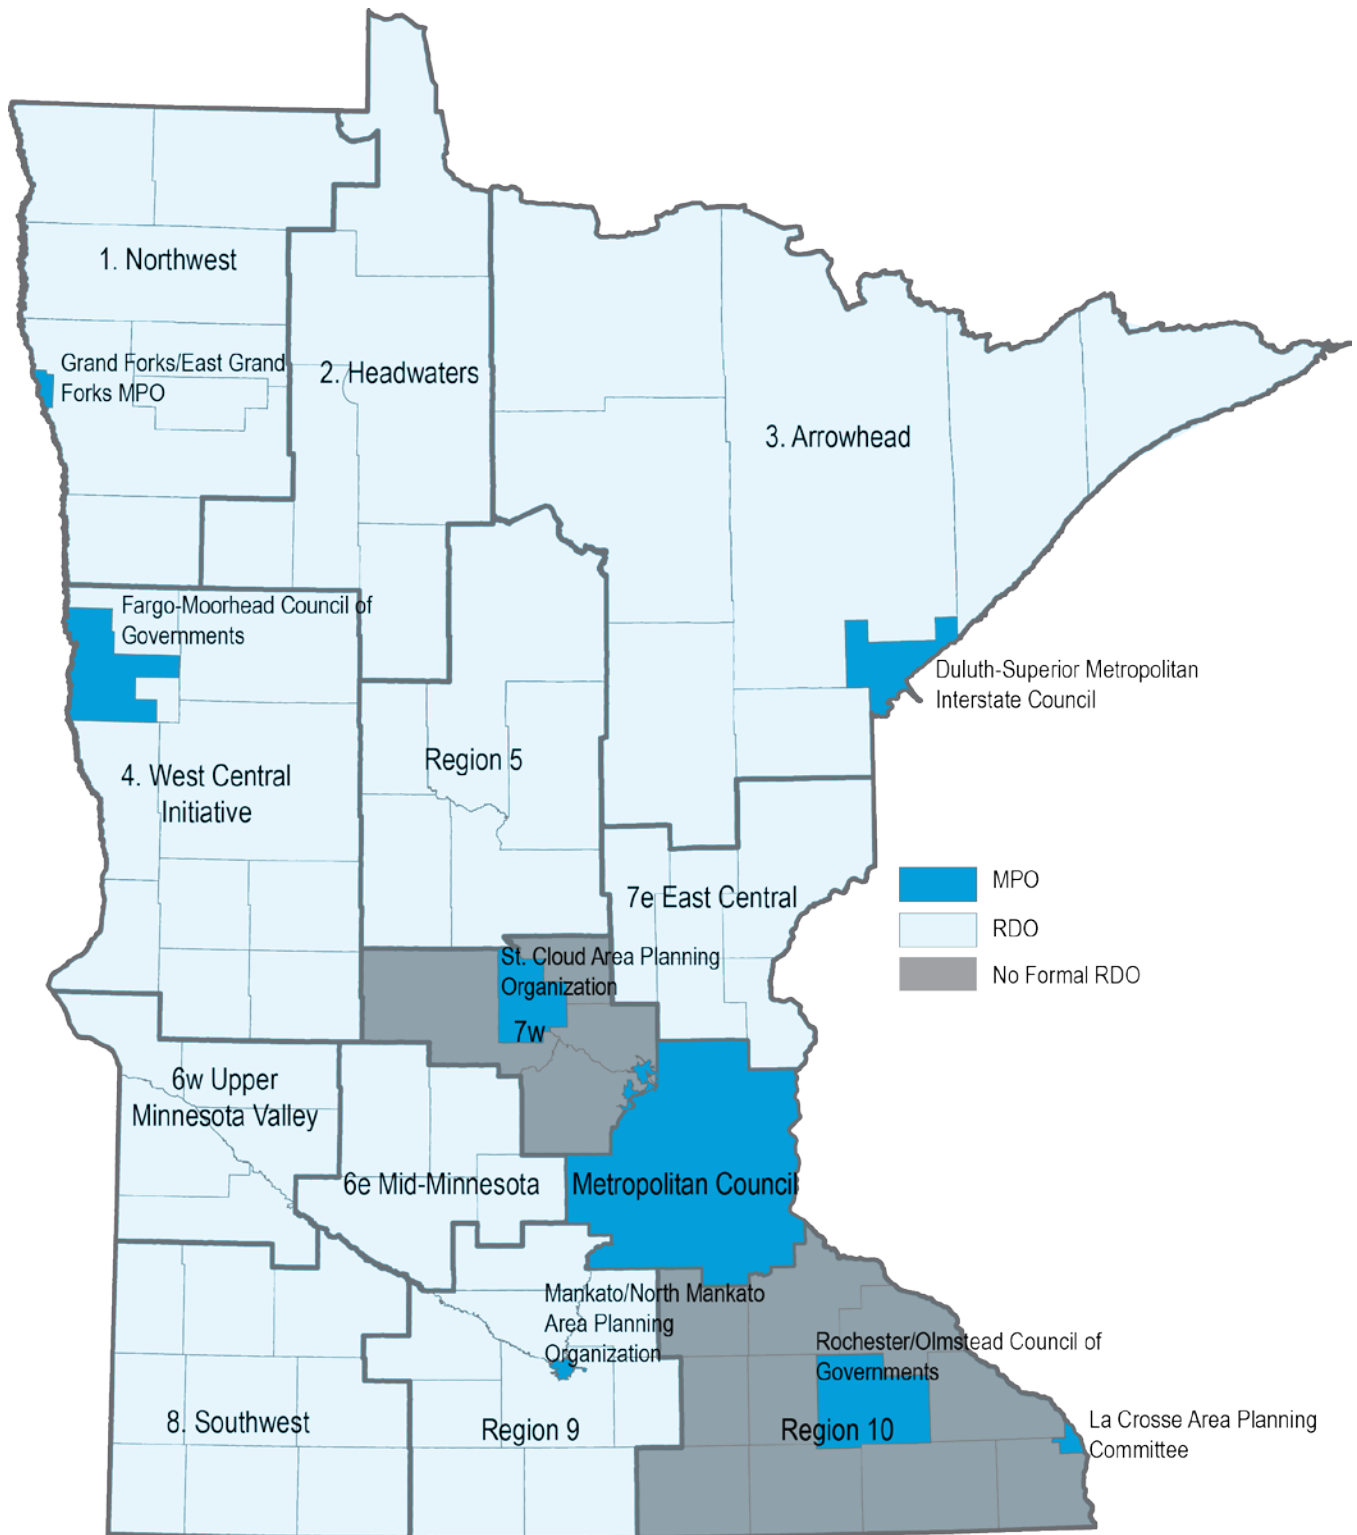

RDO & MPO Contact Information

Regional Development Organization Contact Information

Region	Organization name	Counties served	Address & phone	Website
1	Northwest Regional Development Commission	Kittson, Marshall, Norman, Pennington, Polk, Red Lake, Roseau	115 S Main St Warren, MN 56762 218-745-6733	www.nwrdc.org
2	Headwaters Regional Development Commission	Beltrami, Clearwater, Hubbard, Lake of the Woods, Mahnomen	403 4th St NW PO Box 906 Bemidji, MN 56601 218-444-4732	www.hrdc.org
3	Arrowhead Regional Development Commission	Aitkin, Carlton, Cook, Itasca, Koochiching, Lake, St. Louis	221 West 1st St Duluth, MN 55802 218-722-5545	www.ardc.org
4	West Central Initiative	Becker, Clay, Douglas, Grant, Otter Tail, Pope, Stevens, Traverse, Wilkin	1000 Western Ave PO Box 318 Fergus Falls, MN 56538 218-739-2239	www.wcif.org
5	Region 5 Development Commission	Cass, Crow Wing, Morrison, Todd, Wadena	200 1st Street NE Suite 2 Staples, MN 56479 218-894-3233	www.regionfive.org
6e	Mid-Minnesota Development Commission	Kandiyohi, McLeod, Meeker, Renville	333 SW 6th St Suite 2 Willmar, MN 56201 320-235-8504	www.mmrdc.org
6w	Upper Minnesota Valley Regional Development Commission	Big Stone, Chippewa, Lac qui Parle, Swift, Yellow Medicine	323 W Schlieman Ave Appleton, MN 56208 320-289-1981	www.umvrdc.org
7e	East Central Regional Development Commission	Chisago, Isanti, Kanabec, Mille Lacs, Pine	100 S Park St Mora, MN 55051 320-679-4065	www.region7erdc.org
8	Southwest Regional Development Commission	Cottonwood, Jackson, Lincoln, Lyon, Murray, Nobles, Pipestone, Redwood, Rock	2401 Broadway Ave Suite 1 Slayton, MN 56172 507-836-8547	www.swrdc.org
9	Region 9 Development Commission	Blue Earth, Brown, Faribault, Le Sueur, Martin, Nicollet, Sibley, Waseca, Watonwan	10 Civic Ctr Plaza P.O. Box 3367 Mankato, MN 56002 507-387-5643	www.rndc.org